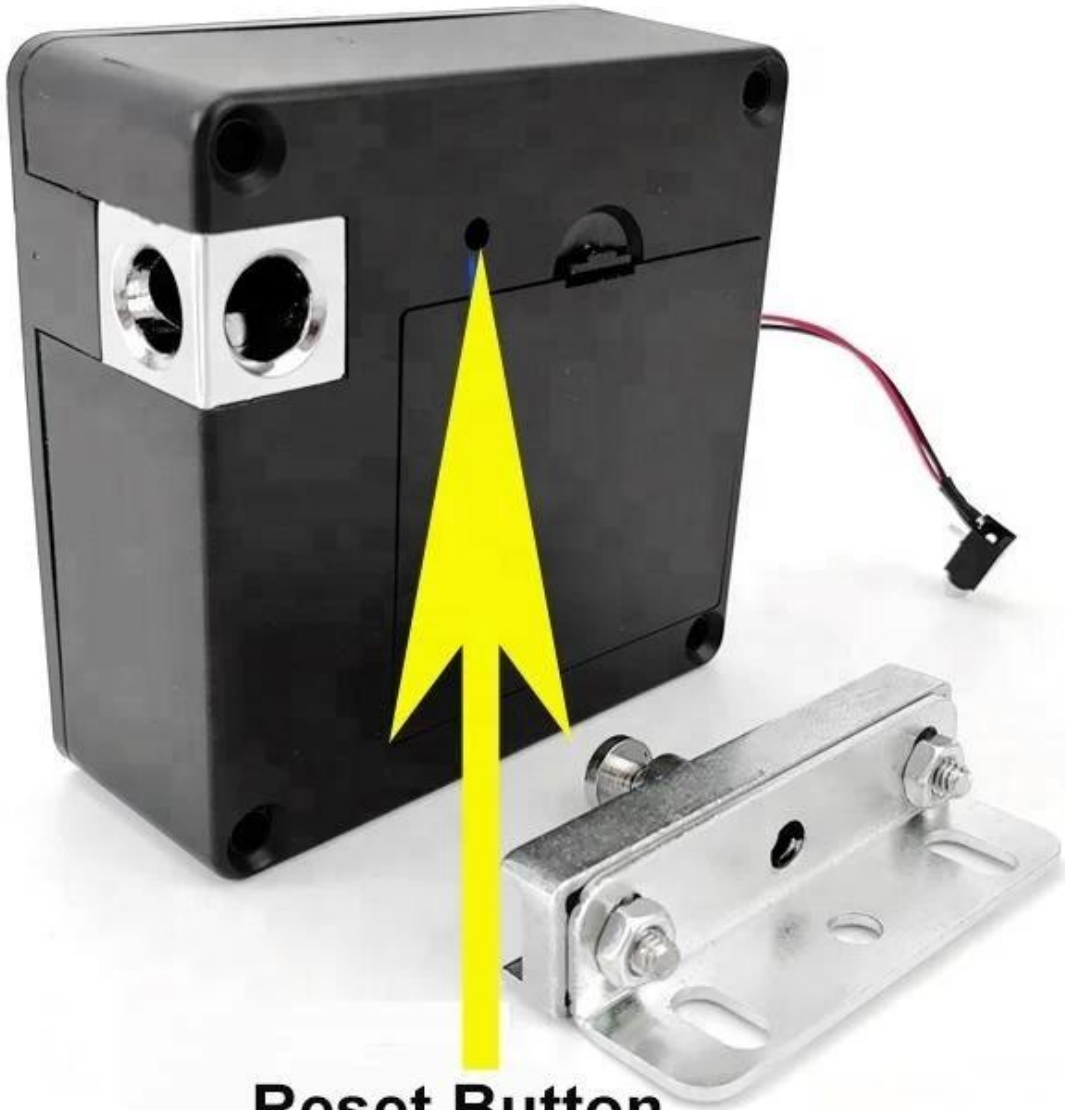

RFID DH-EM122

1.0000

m1

1.it.pls513

2

12

4 8 8

Reset Button

Lock Dimension

Package Details

Lock

Latch

Mifare Card

Screws

inner box

OUR CERTIFICATE