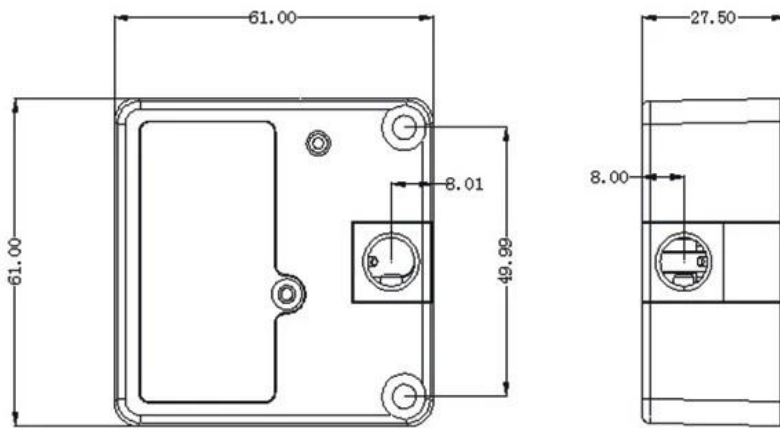

RFID DH-EM122

1.0000

m1

1.it.pls513

2

12

4 8 8

Reset Button

Lock Dimension

Package Details

Lock

Latch

Mifare Card

Screws

inner box

OUR CERTIFICATE