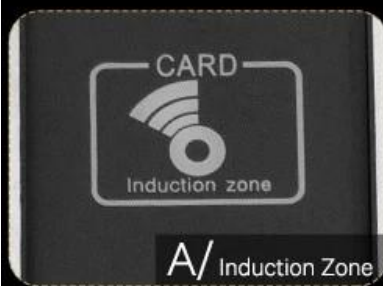

304 RFID DH8181-Y

Udohow RFID

Induction Card Opening DH-8181

304 Stainless Steel | Smart Card Or Mechanical Key | High Security

RFID

RFID

1. RFID
2. Temic 125MHz Mifare 13.56MHz
- 3.
4. 4 1
5. 4.8v 3 LED 50
6. 256
7. 14
8. PMS SDK
9. 38mm 65mm
10. RF
11. ANSI 5

Detail Display

High Quality Life Choices

Official Marking

High Quality Life Choices

Front Panel / Rear Panel

Lock / Door Clasp

Lock Core / Key (two)

Two Open Door Cards