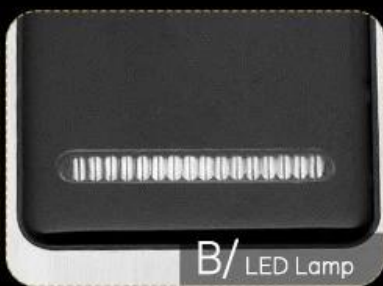

304 RFID DH8181-Y

Udohow RFID

Induction Card Opening DH-8181

304 Stainless Steel | Smart Card Or Mechanical Key | High Security

RFID

RFID

1. RFID
2. Temic 125MHz Mifare 13.56MHz
- 3.
4. 4 1
5. 4.8v 3 LED 50
6. 256
7. 14
8. PMS SDK
9. 38mm 65mm
10. RF
11. ANSI 5

Detail Display

High Quality Life Choices

Official Marking

High Quality Life Choices

Front Panel / Rear Panel

Lock / Door Clasp

Lock Core / Key (two)

Two Open Door Cards