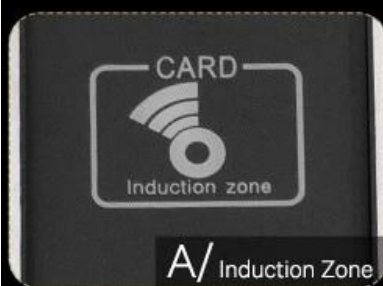

304 RFID DH8181-Y

Udohow RFID

Induction Card Opening DH-8181

304 Stainless Steel | Smart Card Or Mechanical Key | High Security

Detail Display

High Quality Life Choices

7.0016000000000000/000/000/000/000...0