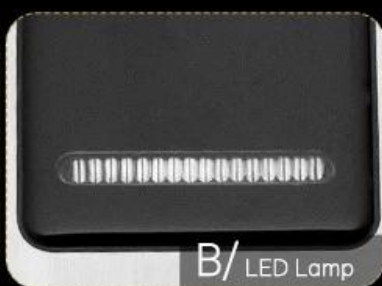

304 RFID DH8181-Y

Udohow RFID

Induction Card Opening DH-8181

304 Stainless Steel | Smart Card Or Mechanical Key | High Security

Detail Display

High Quality Life Choices

7.0016000000000000/000/000/000/000...0