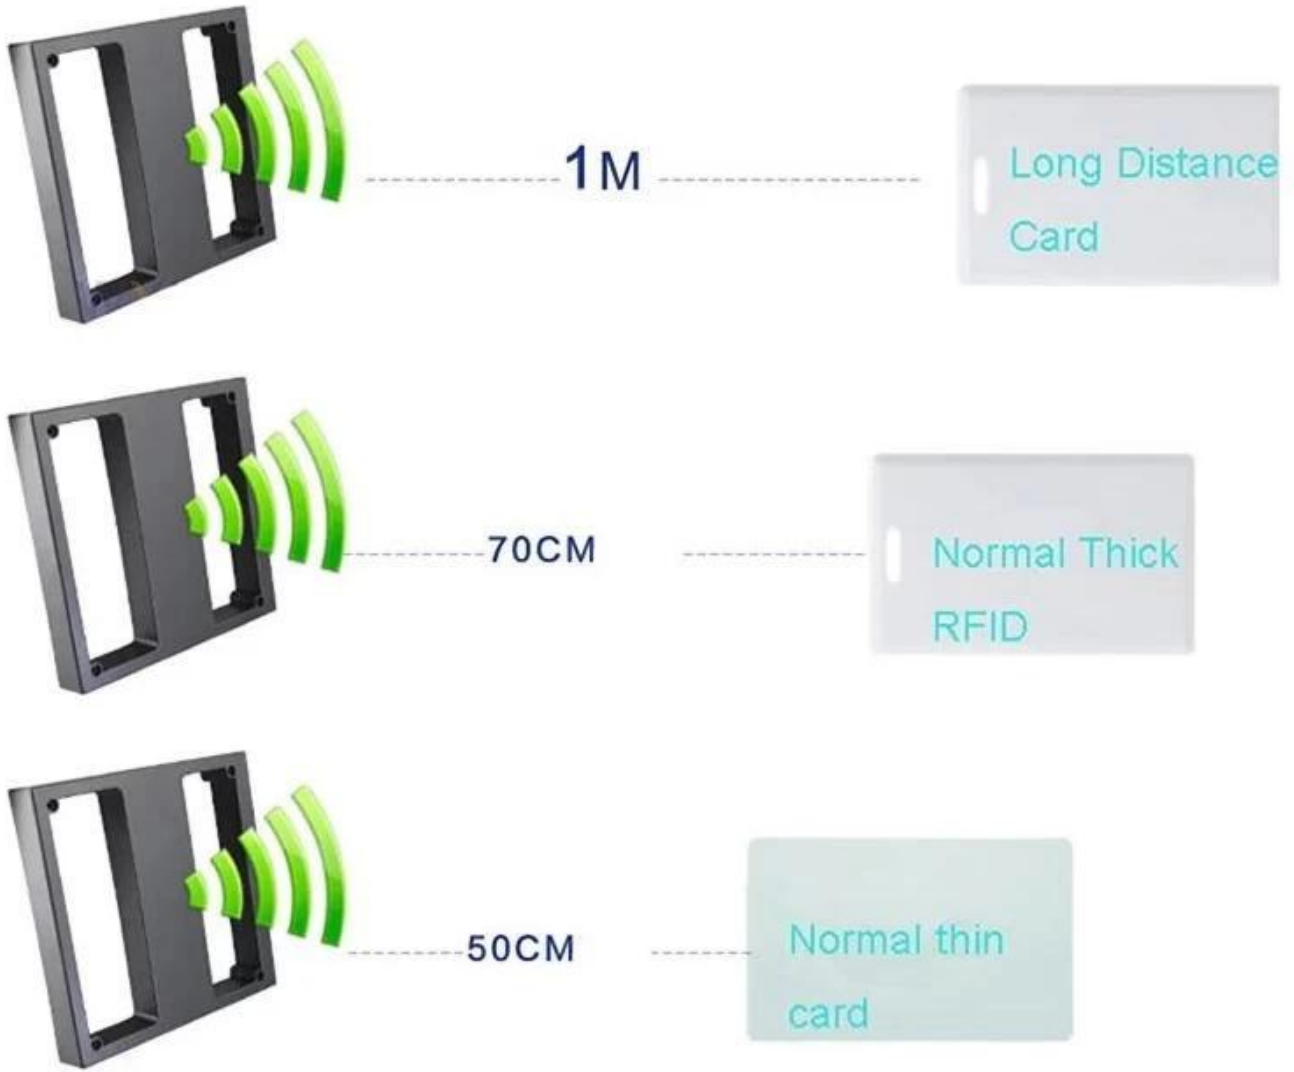

Waterproof Proximity RFID Mid Range Card Reader

Middle Range card reader is a standard Wiegand 26bit or Wiegand 26bit output format and an off-contact high performance reader. Its main use is as a supplementary reading device for the controller which has the wiegand interface. It characters with exquisite appearance, convenient installation and stable characteritics.