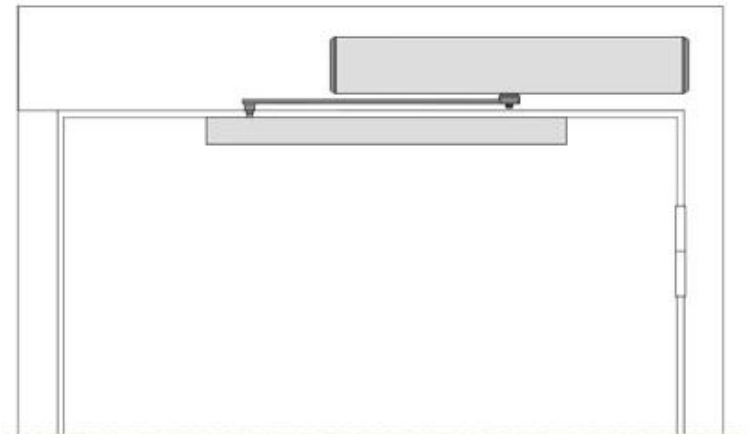

## — Installation mode —

Pull-arm mounting: Suitable for  
door wing opening inward  
(drive system inside)

Push Arm Installation: Suitable for  
door wing opening outward  
(drive system inside)

## Installation

Pull-arm mounting: Suitable for door wing opening inward (drive system inside)

Push Arm Installation: Suitable for door wing opening outward (drive system inside)

## Dimensions(mm)