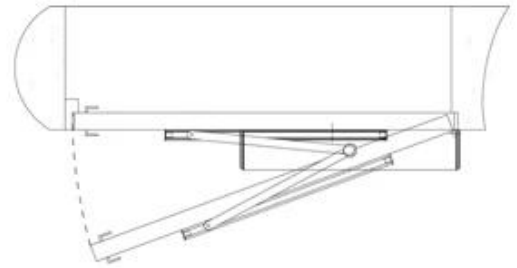

## — Installation mode —

Pull-arm mounting: Suitable for  
door wing opening inward  
(drive system inside)

Push Arm Installation: Suitable for  
door wing opening outward  
(drive system inside)

## Installation

Pull-arm mounting: Suitable for door wing opening inward (drive system inside)

Push Arm Installation: Suitable for door wing opening outward (drive system inside)

## Dimensions(mm)