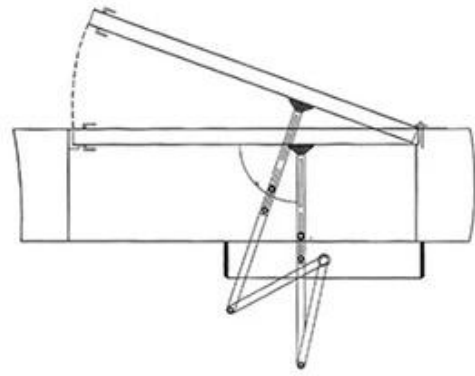

## — Installation mode —

Pull-arm mounting: Suitable for  
door wing opening inward  
(drive system inside)

Push Arm Installation: Suitable for  
door wing opening outward  
(drive system inside)

## Installation

Pull-arm mounting: Suitable for door wing opening inward (drive system inside)

Push Arm Installation: Suitable for door wing opening outward (drive system inside)

## Dimensions(mm)