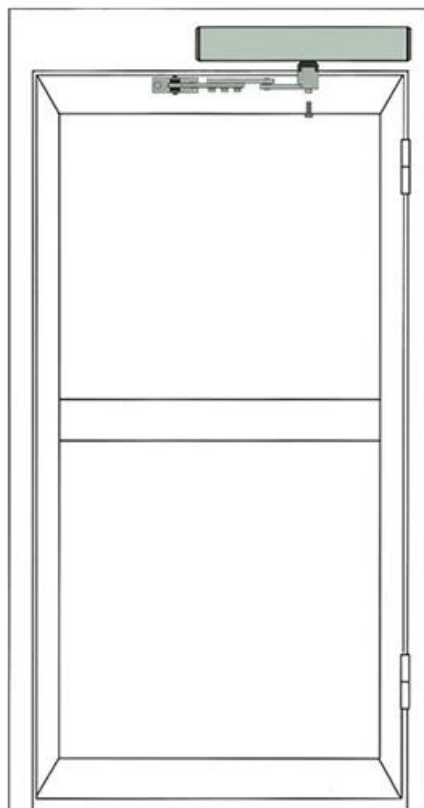

## — Installation mode —

Pull-arm mounting: Suitable for  
door wing opening inward  
(drive system inside)

Push Arm Installation: Suitable for  
door wing opening outward  
(drive system inside)

## Dimensions(mm)