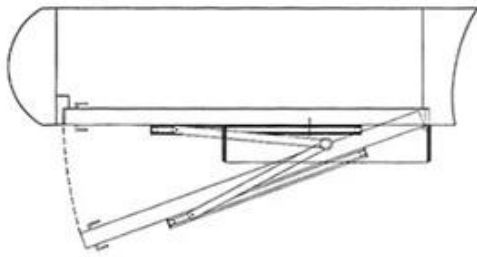

## — Installation mode —

Pull-arm mounting: Suitable for  
door wing opening inward  
(drive system inside)

Push Arm Installation: Suitable for  
door wing opening outward  
(drive system inside)

## Installation

Pull-arm mounting: Suitable for door wing opening inward (drive system inside)

Push Arm Installation: Suitable for door wing opening outward (drive system inside)

## Dimensions(mm)