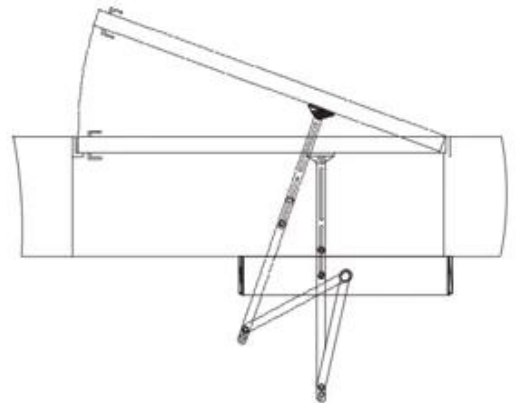

## — Installation mode —

Pull-arm mounting: Suitable for  
door wing opening inward  
(drive system inside)

Push Arm Installation: Suitable for  
door wing opening outward  
(drive system inside)

## Installation

Pull-arm mounting: Suitable for door wing opening inward (drive system inside)

Push Arm Installation: Suitable for door wing opening outward (drive system inside)

## Dimensions(mm)