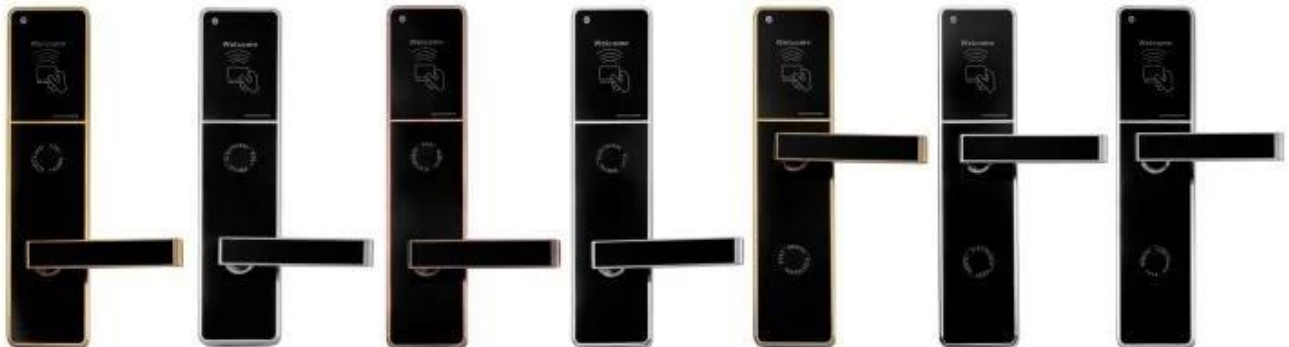

Secure Hotel Lock With RFID Card

Detail Parameters

High Quality Life Choices

| | | |
|--|--------------------------|------------------------------------|
|  | Type: | RF hotel Lock DH-8505 |
| | Material: | 304 stainless steel |
| | Card Type: | ID, TEMIC, IC |
| | Unlock Ways: | Smart Card or Mechanical key |
| | Card reading current: | ≤ 20 mA |
| | Static consumption: | ≤ 15 μ A |
| | Working Temperature: | -20°C~+70°C |
| | Opening current: | 300 mA(last for 0.3s) |
| | Humidity: | $\leq 95\%$ RH |
| | Inductive distance: | ≤ 5 cm |
| | Anti-static electricity: | $> 15,000$ V |
| | Battery: | 4 pieces of 5# normal battery (6V) |
| | Lock Size: | 309*75*19mm |

Induction Card Opening DH-8505

304 Stainless Steel | Smart Card Or Mechanical Key | High Security

>>

Formal Wear
Silvery

<<

Upside Down
Golden

Management Collocation

Other accessories need to be purchased in addition to the lock

Cards : To open lock and get power from the energy saving switch, one Lock need at least one pcs card, for opend door. 100,000 times durable.

Energy-saving switch: device allow the key card to turn on the lighting system and air controller of the room.

Lock : Install onto the door. Independent, wireless, battery-operated. It stores latest 220 events. Perfect reading. Advanced security performance.

Selective Color

High Quality Life Choices

Golden

Silvery