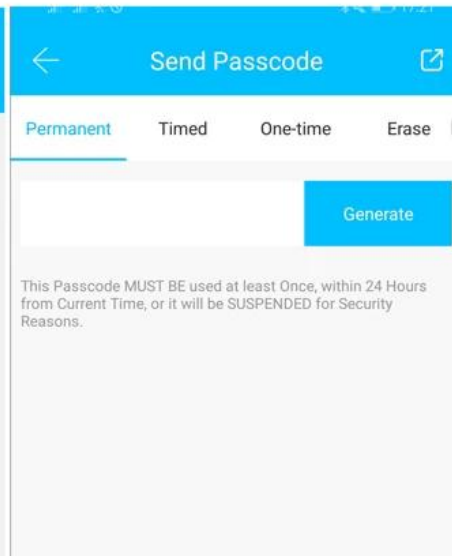

The Features of APP