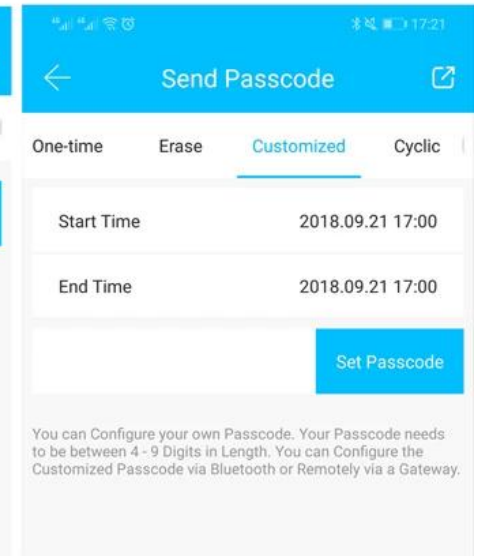

The Features of APP