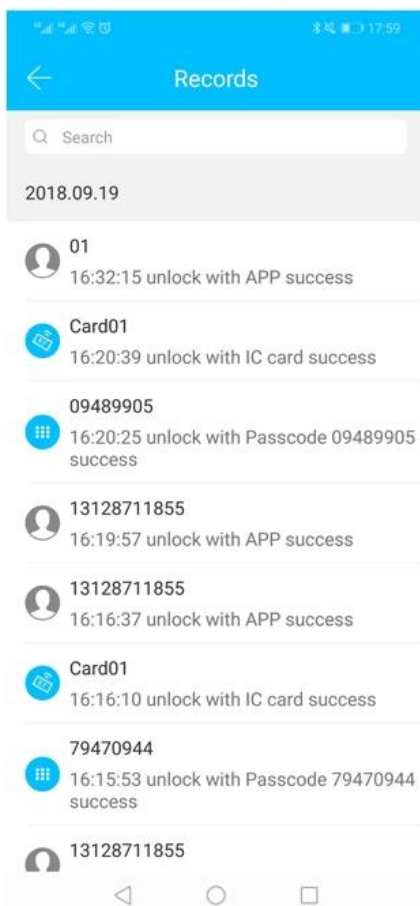

The Features of APP