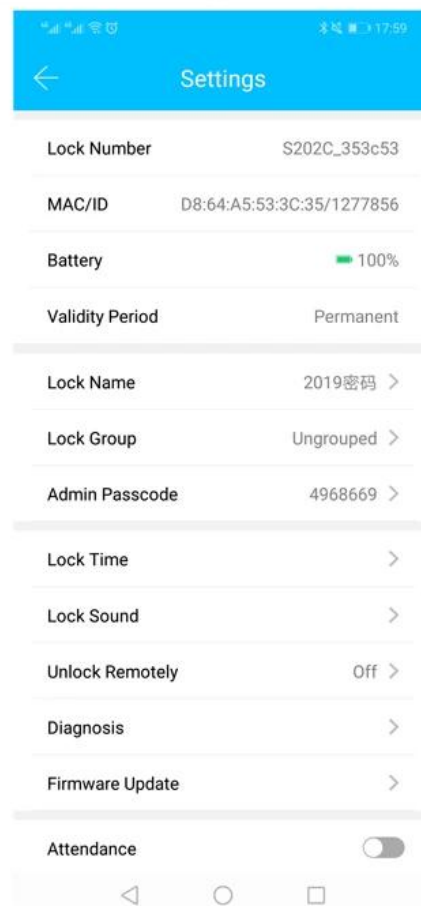

The Features of APP