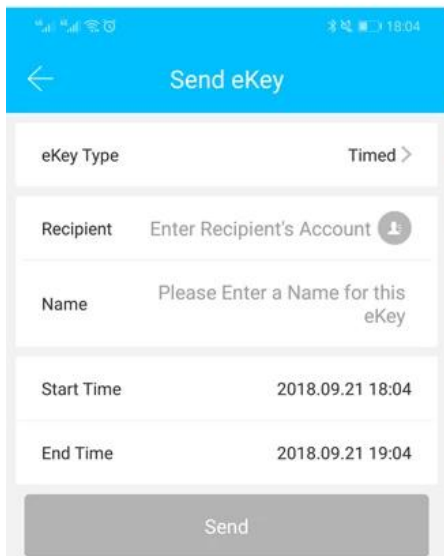

The Features of APP