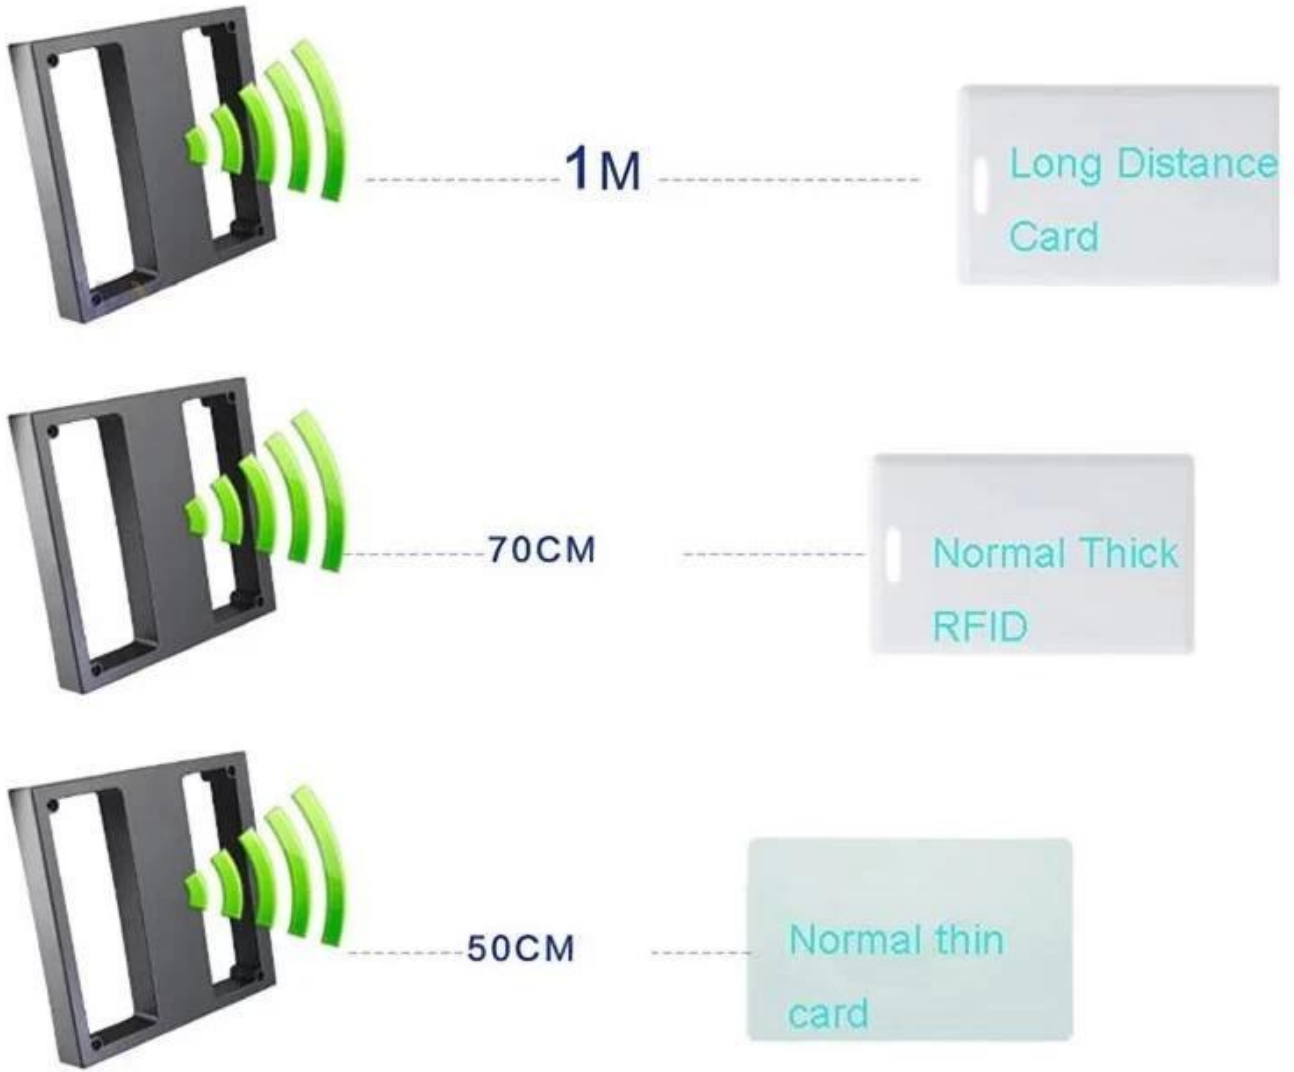

Popular RFID Mid-range Card Reader for Parking System

Middle Range card reader is a standard Wiegand 26bit or Wiegand 26bit output format and an off-contact high performance reader. Its main use is as a supplementary reading device for the controller which has the wiegand interface. It characters with exquisite appearance, convenient installation and stable characteritics.