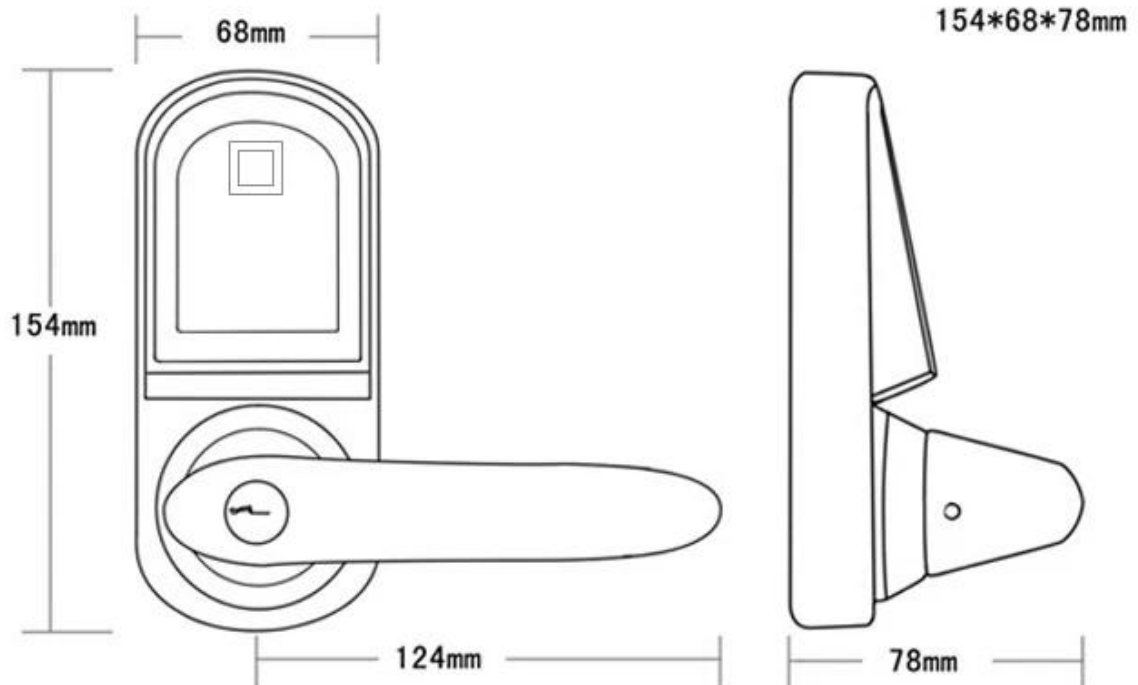

Optional Mortise - 60mm/70mm adjustable single latch and 6072 Euro Mortise

PRODUCT SIZE

Product Detail:

Product Name	Bluetooth Keypad Door Lock
Model Number	DH-210BL
Unlocking Ways	Bluetooth Access, Password, Mechanical Key
Material	Zinc Alloy
Size	154mm*68mm*78mm
Application	Homes, Apartments, Offices, Airbnb, Motels, Holiday Homes, etc.
Door Thickness to Fit	38mm~48mm
Battery Type	4pcs AA Alkaline Batteries
Battery Life Span	Support at least 5,000 Times of Locking & Unlocking Operation
Working Voltage	4.8V-6.5V DC
Undervoltage Warning	Below 4.8V
Static Power Consumption	<30uA
Dynamic Power Consumption	<200mA
Working Temperature	-20°C~70°C
Working Humidity	10%~80%