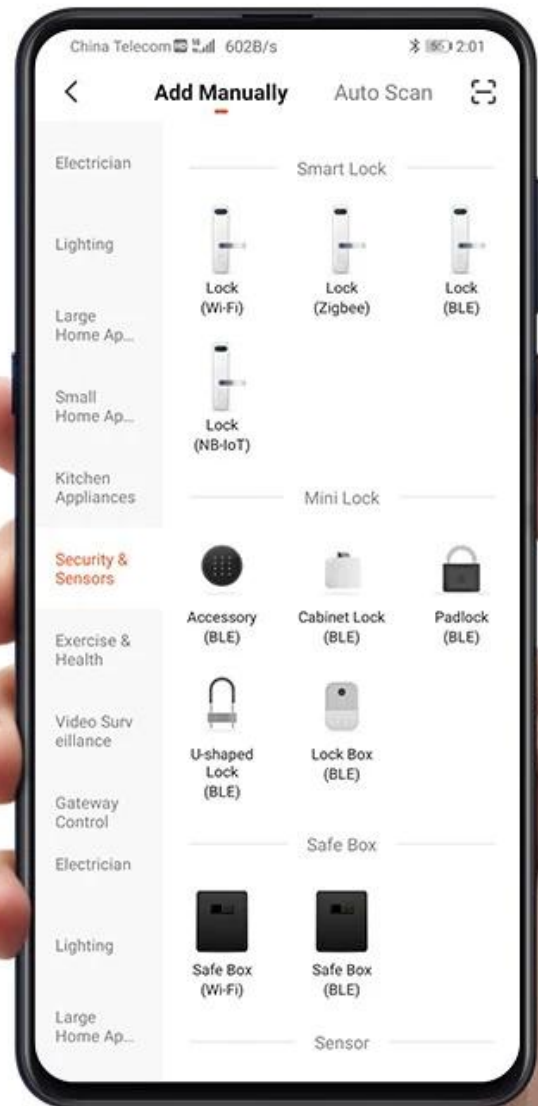

# Semiconductor Biometrics

Identify fingerprints by circular  
groove design.

Fingerprint  
recognition rate\*

**98.6** %

Accurate  
fingerprint  
recognition\*

# AUTOMATIC Lock & Unlock

# Convenient App Management

lock and unlock automatically  
with the auto structural design, freeing your hands

  
Smart home

  
User  
management

  
log

\* Language: Chinese simplified, Chinese traditional, English, Spanish, Portuguese, Russian, French, Malay; more coming

# PRODUCT STRUCTURE DIAGRAM

① Battery Case

② Waterproof Rubber Pad

③ Fingerprint Reader

④ Touch Keypad

⑤ Card Reader

⑥ Mechanical Keyhole

⑦ Lock Cylinder