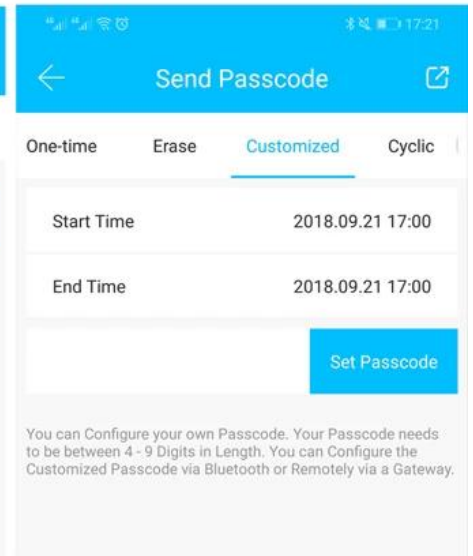

The Features of APP