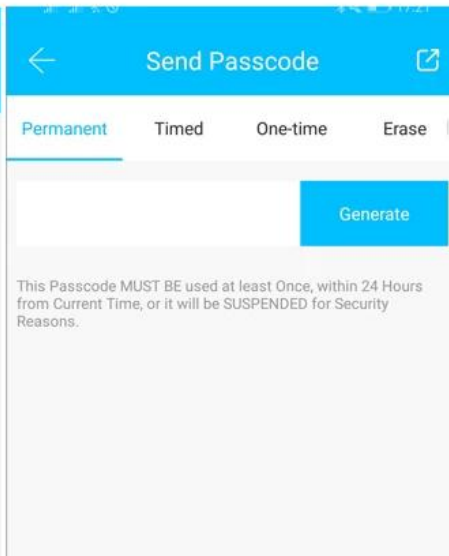

The Features of APP