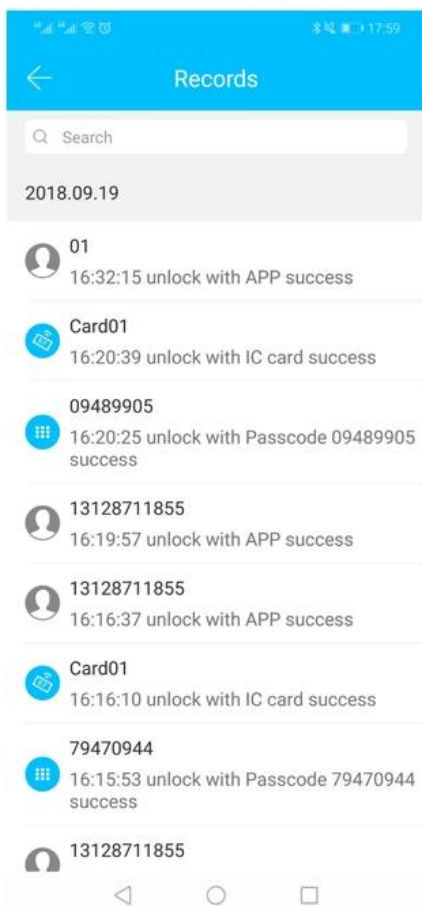

The Features of APP